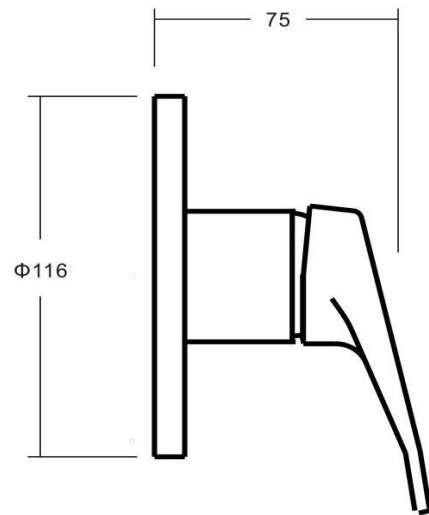

STAR Wall Mixer 35mm

Featuring the Exclusive Collection

alder tapware

AVAILABLE FINISH:

CHROME

FOR MORE INFORMATION VISIT
www.aldertapware.com.au

SPECIFICATIONS

| | |
|---------------|-------------------|
| PRODUCT CODE: | 86292 CHROME |
| MATERIAL: | BRASS |
| CARTRIDGE: | 35mm ceramic disc |
| TEMPERATURE: | MAX 75° C |
| PRESSURE: | MAX 500 Kpa |