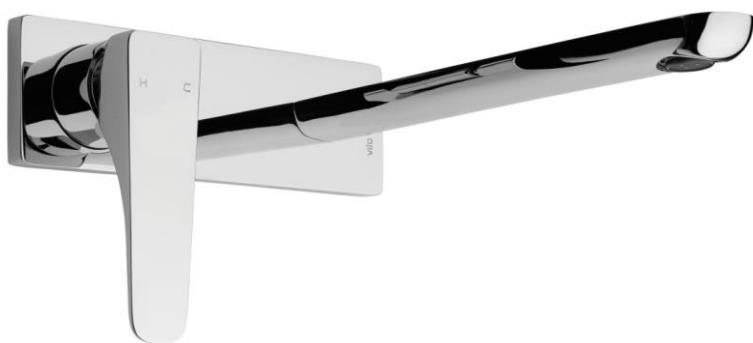

SACHI Wall Bath Mixer Set Backplate 220mm

Featuring the Exclusive Collection
vito berton

FOR MORE INFORMATION VISIT
www.aldertapware.com.au

AVAILABLE FINISHES:

SPECIFICATIONS

PRODUCT CODE:	39892 CHROME 43896 MATT BLACK 43892 BRUSHED NICKEL
MATERIAL:	BRASS
CARTRIDGE:	35mm ceramic disc
TEMPERATURE:	MAX 75° C
PRESSURE:	MAX 500 Kpa
INSTALLATION:	HORIZONTAL - Lever install LEFT or RIGHT VERTICAL – Lever install at TOP

PRODUCT FEATURES

- Solid brass construction with an organic lever for modern living
- Streamlined concealed aerator for contemporary look
- AMOR-KOTE™ superior scratch resistance and durable contemporary finishes
- SMART INSTALL™ enables you to install in three-different ways with no additional parts required
- Supplied with an Installation Plate for easy and quick install
- Available in a number of contemporary finishes
- Australian designed and engineered
- Supported by a 15 year warranty
- Also available in 180mm