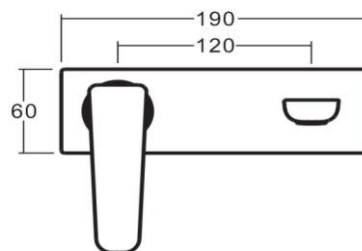

SACHI Wall Bath Mixer Set Backplate 220mm

Featuring the Exclusive Collection
vito berton

FOR MORE INFORMATION VISIT
www.aldertapware.com.au

AVAILABLE FINISHES:

SPECIFICATIONS

PRODUCT CODE:	39892 CHROME 43896 MATT BLACK 43892 BRUSHED NICKEL
MATERIAL:	BRASS
CARTRIDGE:	35mm ceramic disc
TEMPERATURE:	MAX 75° C
PRESSURE:	MAX 500 Kpa
INSTALLATION:	HORIZONTAL - Lever install LEFT or RIGHT VERTICAL – Lever install at TOP

PRODUCT FEATURES

- Solid brass construction with an organic lever for modern living
- Streamlined concealed aerator for contemporary look
- AMOR-KOTE™ superior scratch resistance and durable contemporary finishes
- SMART INSTALL™ enables you to install in three-different ways with no additional parts required
- Supplied with an Installation Plate for easy and quick install
- Available in a number of contemporary finishes
- Australian designed and engineered
- Supported by a 15 year warranty
- Also available in 180mm