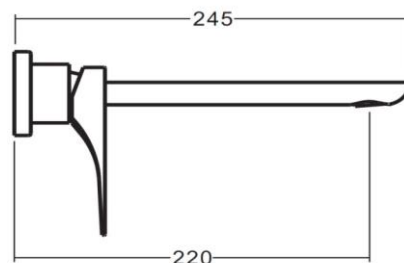

SACHI Wall Bath Mixer Set Backplate 220mm

Featuring the Exclusive Collection
vito berton

FOR MORE INFORMATION VISIT
www.aldertapware.com.au

AVAILABLE FINISHES:

SPECIFICATIONS

PRODUCT CODE:	39892 CHROME 43896 MATT BLACK 43892 BRUSHED NICKEL
MATERIAL:	BRASS
CARTRIDGE:	35mm ceramic disc
TEMPERATURE:	MAX 75° C
PRESSURE:	MAX 500 Kpa
INSTALLATION:	HORIZONTAL - Lever install LEFT or RIGHT VERTICAL – Lever install at TOP

PRODUCT FEATURES

- Solid brass construction with an organic lever for modern living
- Streamlined concealed aerator for contemporary look
- AMOR-KOTE™ superior scratch resistance and durable contemporary finishes
- SMART INSTALL™ enables you to install in three-different ways with no additional parts required
- Supplied with an Installation Plate for easy and quick install
- Available in a number of contemporary finishes
- Australian designed and engineered
- Supported by a 15 year warranty
- Also available in 180mm