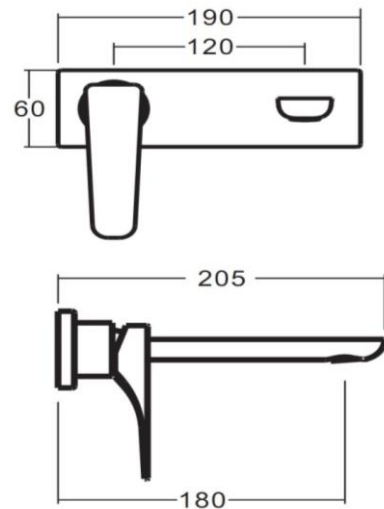

SACHI Wall Bath Mixer Set Backplate 180mm

Featuring the Exclusive Collection
vito berton

FOR MORE INFORMATION VISIT
www.aldertapware.com.au

AVAILABLE FINISHES:

SPECIFICATIONS

PRODUCT CODE:	39890 CHROME 43895 MATT BLACK 43890 BRUSHED NICKEL
MATERIAL:	BRASS
CARTRIDGE:	35mm ceramic disc
TEMPERATURE:	MAX 75° C
PRESSURE:	MAX 500 Kpa
INSTALLATION:	HORIZONTAL - Lever install LEFT or RIGHT VERTICAL – Lever install at TOP

PRODUCT FEATURES

- Solid brass construction with an organic lever for modern living
- Streamlined concealed aerator for contemporary look
- AMOR-KOTE™ superior scratch resistance and durable contemporary finishes
- SMART INSTALL™ enables you to install in three-different ways with no additional parts required
- Supplied with an Installation Plate for easy and quick install
- Available in a number of contemporary finishes
- Australian designed and engineered
- Supported by a 15 year warranty
- Also available in 220mm