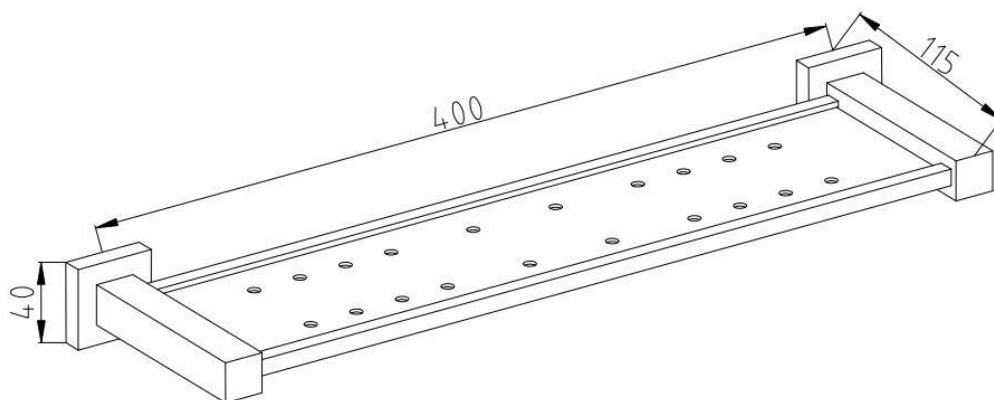

TAYA Metal Shower Shelf

Featuring the Exclusive Collection

vito berloni

AVAILABLE FINISHES:

CHROME

MATT
BLACK

BRUSHED
NICKEL

FOR MORE INFORMATION VISIT
www.aldertapware.com.au

SPECIFICATIONS

PRODUCT CODE:	94920 CHROME 94959 MATT BLACK 94978 BRUSHED NICKEL
MATERIAL:	METAL
FIXING:	EXTRA LONG FIXING SCREWS Round Head Stainless Steel Fixing Screws 30mm
INSTALLATION:	TOGGLE BOLTS supplied on request for dry wall installation

PRODUCT FEATURES

- Contemporary geometric lines with square edges available in a number of contemporary finishes
- High quality solid metal construction for a long lasting lustrous shine
- Sturdy installation with extra long stainless steel fixing screws
- Matching tapware and showers available to complete your bathroom look
- Australian designed and engineered
- Supported by a 7 year warranty