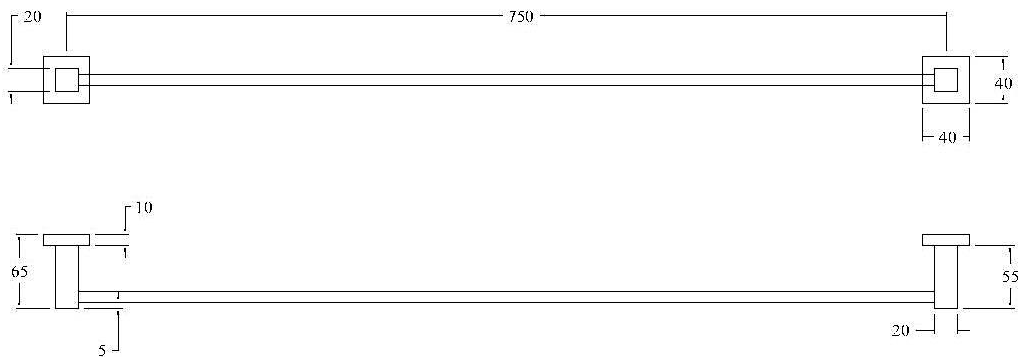

TAYA Single Towel Rail 750mm

Featuring the Exclusive Collection
vito berton

AVAILABLE FINISHES:

CHROME

MATT
BLACK

BRUSHED
NICKEL

FOR MORE INFORMATION VISIT
www.aldertapware.com.au

SPECIFICATIONS

PRODUCT CODE:	94900 CHROME 94950 MATT BLACK 94970 BRUSHED NICKEL
MATERIAL:	METAL
FIXING:	EXTRA LONG FIXING SCREWS Round Head Stainless Steel Fixing Screws 30mm
INSTALLATION:	TOGGLE BOLTS supplied on request for dry wall installation

PRODUCT FEATURES

- Contemporary geometric lines with square edges available in a number of contemporary finishes
- High quality solid metal construction for a long lasting lustrous shine
- Sturdy installation with extra long stainless steel fixing screws
- Matching tapware and showers available to complete your bathroom look
- Australian designed and engineered
- Supported by a 7-year warranty