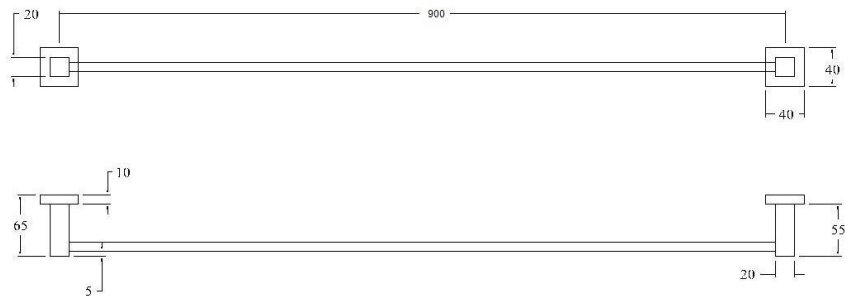

TAYA Single Towel Rail 900mm

Featuring the Exclusive Collection
vito berton

AVAILABLE FINISH:

CHROME

FOR MORE INFORMATION VISIT
www.aldertapware.com.au

SPECIFICATIONS

PRODUCT CODE:	94901 CHROME
MATERIAL:	METAL
FIXING:	EXTRA LONG FIXING SCREWS Round Head Stainless Steel Fixing Screws 30mm
INSTALLATION:	TOGGLE BOLTS supplied on request for dry wall installation

PRODUCT FEATURES

- Contemporary geometric lines with square edges available in a number of contemporary finishes
- High quality solid metal construction for a long lasting lustrous shine
- Sturdy installation with extra long stainless steel fixing screws
- Matching tapware and showers available to complete your bathroom look
- Australian designed and engineered
- Supported by a 7-year warranty