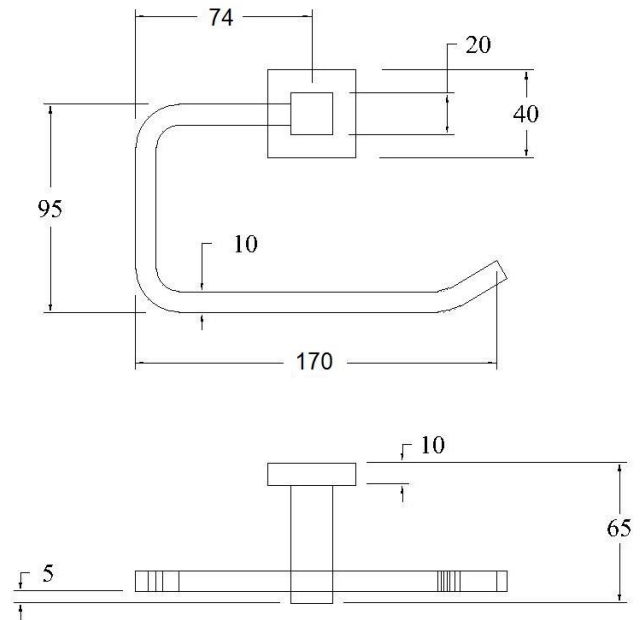

TAYA Toilet Roll Holder

Featuring the Exclusive Collection

vito berton

AVAILABLE FINISHES:

FOR MORE INFORMATION VISIT
www.aldertapware.com.au

SPECIFICATIONS

PRODUCT CODE:	94904 CHROME 94954 MATT BLACK 94974 BRUSHED NICKEL 94984 MATT COPPER 94964 MATT BRASS 94994 MATT GRAPHITE
MATERIAL:	METAL
FIXING:	EXTRA LONG FIXING SCREWS Round Head Stainless Steel Fixing Screws 30mm
INSTALLATION:	TOGGLE BOLTS supplied on request for dry wall installation

PRODUCT FEATURES

- Contemporary geometric lines with square edges available in a number of contemporary finishes
- High quality solid metal construction for a long lasting lustrous shine
- Sturdy installation with extra long stainless steel fixing screws
- Matching tapware and showers available to complete your bathroom look
- Australian designed and engineered