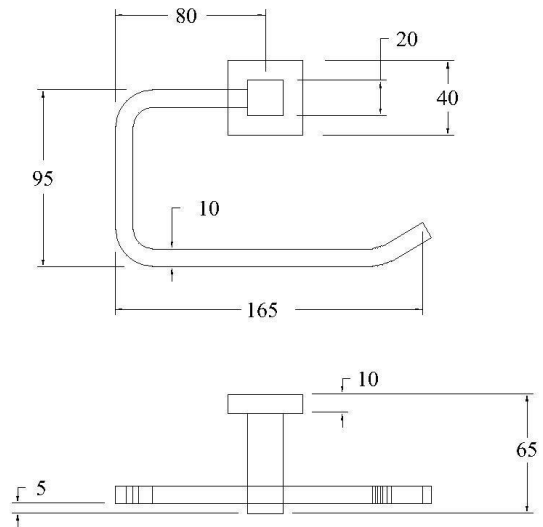

TAYA Toilet Roll Holder

Featuring the Exclusive Collection

vito berloni

AVAILABLE FINISHES:

CHROME

MATT
BLACK

BRUSHED
NICKEL

FOR MORE INFORMATION VISIT
www.aldertapware.com.au

SPECIFICATIONS

PRODUCT CODE:	94904 CHROME 94954 MATT BLACK 94974 BRUSHED NICKEL
MATERIAL:	METAL
FIXING:	EXTRA LONG FIXING SCREWS Round Head Stainless Steel Fixing Screws 30mm
INSTALLATION:	TOGGLE BOLTS supplied on request for dry wall installation

PRODUCT FEATURES

- Contemporary geometric lines with square edges available in a number of contemporary finishes
- High quality solid metal construction for a long lasting lustrous shine
- Sturdy installation with extra long stainless steel fixing screws
- Matching tapware and showers available to complete your bathroom look
- Australian designed and engineered
- Supported by a 7-year warranty