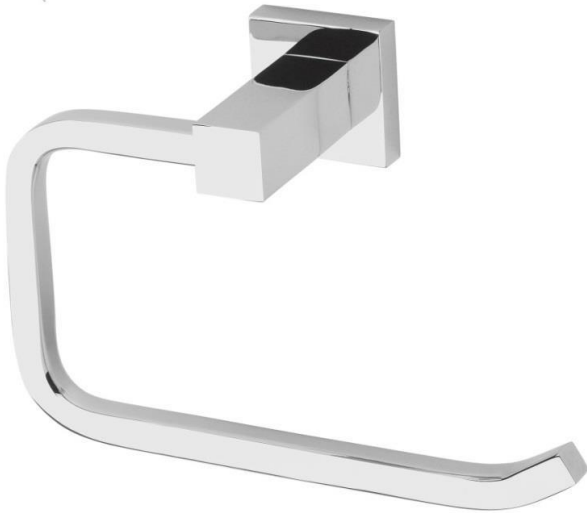

TAYA Toilet Roll Holder

Featuring the Exclusive Collection

vito berloni

AVAILABLE FINISHES:

CHROME

MATT
BLACK

BRUSHED
NICKEL

FOR MORE INFORMATION VISIT
www.aldertapware.com.au

SPECIFICATIONS

PRODUCT CODE:	94904 CHROME 94954 MATT BLACK 94974 BRUSHED NICKEL
MATERIAL:	METAL
FIXING:	EXTRA LONG FIXING SCREWS Round Head Stainless Steel Fixing Screws 30mm
INSTALLATION:	TOGGLE BOLTS supplied on request for dry wall installation

PRODUCT FEATURES

- Contemporary geometric lines with square edges available in a number of contemporary finishes
- High quality solid metal construction for a long lasting lustrous shine
- Sturdy installation with extra long stainless steel fixing screws
- Matching tapware and showers available to complete your bathroom look
- Australian designed and engineered
- Supported by a 7-year warranty