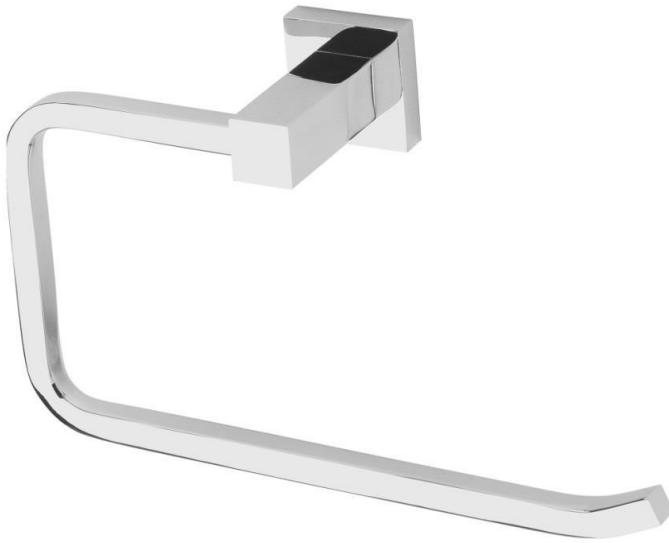

TAYA Towel Ring

Featuring the Exclusive Collection
vito berton

AVAILABLE FINISHES:

CHROME

MATT
BLACK

BRUSHED
NICKEL

FOR MORE INFORMATION VISIT
www.aldertapware.com.au

SPECIFICATIONS

PRODUCT CODE:	94906 CHROME 94955 MATT BLACK 94975 BRUSHED NICKEL
MATERIAL:	METAL
FIXING:	EXTRA LONG FIXING SCREWS Round Head Stainless Steel Fixing Screws 30mm
INSTALLATION:	TOGGLE BOLTS supplied on request for dry wall installation

PRODUCT FEATURES

- Contemporary geometric lines with square edges available in a number of contemporary finishes
- High quality solid metal construction for a long lasting lustrous shine
- Sturdy installation with extra long stainless steel fixing screws
- Matching tapware and showers available to complete your bathroom look
- Australian designed and engineered
- Supported by a 7-year warranty