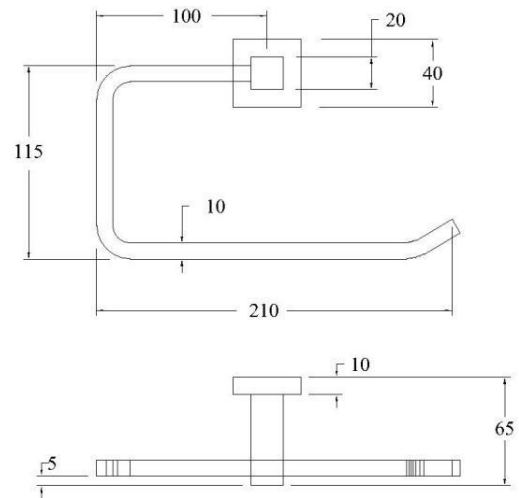

TAYA Towel Ring

Featuring the Exclusive Collection
vito berton

AVAILABLE FINISHES:

CHROME

MATT
BLACK

BRUSHED
NICKEL

FOR MORE INFORMATION VISIT
www.aldertapware.com.au

SPECIFICATIONS

PRODUCT CODE:	94906 CHROME 94955 MATT BLACK 94975 BRUSHED NICKEL
MATERIAL:	METAL
FIXING:	EXTRA LONG FIXING SCREWS Round Head Stainless Steel Fixing Screws 30mm
INSTALLATION:	TOGGLE BOLTS supplied on request for dry wall installation

PRODUCT FEATURES

- Contemporary geometric lines with square edges available in a number of contemporary finishes
- High quality solid metal construction for a long lasting lustrous shine
- Sturdy installation with extra long stainless steel fixing screws
- Matching tapware and showers available to complete your bathroom look
- Australian designed and engineered
- Supported by a 7-year warranty