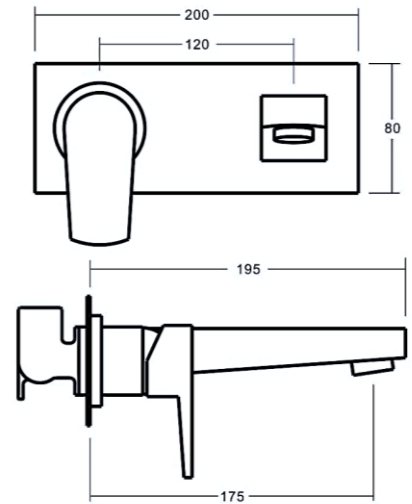

## TAYA Bath Mixer Set Backplate 175mm

Featuring the Exclusive Collection  
**vito berton**

FOR MORE INFORMATION VISIT  
[www.aldertapware.com.au](http://www.aldertapware.com.au)

### SPECIFICATIONS

PRODUCT CODE:	94890 CHROME 94896 MATT BLACK 94930 BRUSHED NICKEL
MATERIAL:	BRASS
CARTRIDGE:	35mm ceramic disc
TEMPERATURE:	MAX 75° C
PRESSURE:	MAX 500 Kpa

### PRODUCT FEATURES

- TAYA is a perfect blend of round and square design elements for contemporary living
- Solid brass construction with a fixed 175mm spout for modern living
- SMART-INSTALL™ enables you to install in three-different ways with no additional parts required
- Supplied with a Installation plate for quick an easy install
- AMOR-KOTE™ superior scratch resistant finishes
- Available in a number of contemporary finishes to suit every bespoke design
- Australian designed and engineered
- Supported by a 15 year warranty