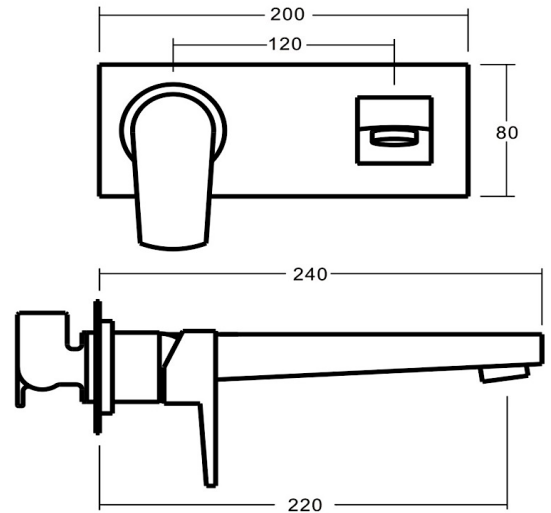

TAYA Bath Mixer Set Backplate 220mm

Featuring the Exclusive Collection
vito berton

FOR MORE INFORMATION VISIT
www.aldertapware.com.au

AVAILABLE FINISHES:

SPECIFICATIONS

PRODUCT CODE:	94892 CHROME 94897 MATT BLACK 94931 BRUSHED NICKEL
MATERIAL:	BRASS
CARTRIDGE:	35mm ceramic disc
TEMPERATURE:	MAX 75° C
PRESSURE:	MAX 500 Kpa
ACCREDITATIONS:	AS/NZS 3718 – WM 002002

PRODUCT FEATURES

- TAYA is a perfect blend of round and square design elements for contemporary living
- Solid brass construction with a fixed 220mm spout for modern living
- Streamlined concealed aerator for contemporary look
- SMART INSTALL™ enables you to install in three-different ways with no additional parts required
- Supplied with a Installation plate for quick an easy install
- AMOR-KOTE™ superior scratch resistant finishes
- Available in a number of contemporary finishes to suit every bespoke design
- Australian designed and engineered
- Supported by a 15 year warranty