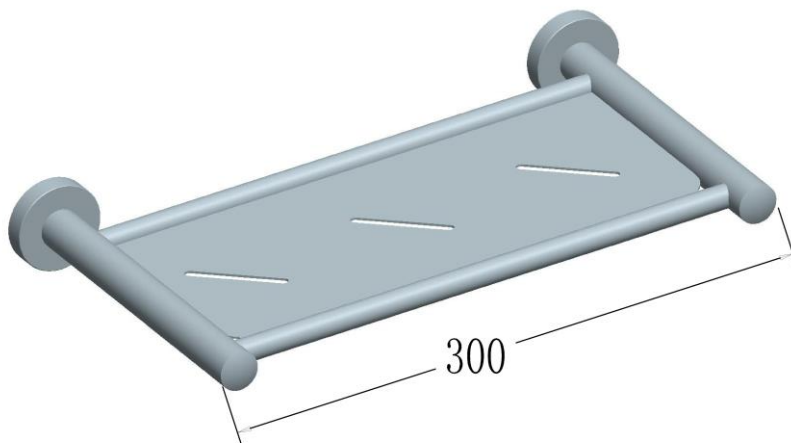

## WISH Metal Shower Shelf 300mm

Featuring the Exclusive Collection  
**vito berton**

### SPECIFICATIONS

PRODUCT CODE:	40736 CHROME 40707 MATT BLACK 40737 BRUSHED NICKEL
MATERIAL:	METAL
FIXING:	EXTRA LONG FIXING SCREWS Round Head Stainless Steel Fixing Screws 30mm
INSTALLATION:	TOGGLE BOLTS supplied on request for dry wall installation