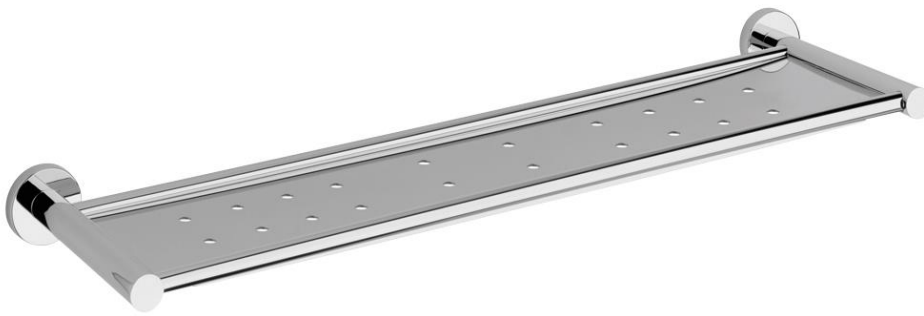

## WISH Metal Shower Shelf 400mm

Featuring the Exclusive Collection  
**vito berton**

### AVAILABLE FINISHES:

CHROME

MATT  
BLACK

BRUSHED  
NICKEL

FOR MORE INFORMATION VISIT  
[www.aldertapware.com.au](http://www.aldertapware.com.au)

### SPECIFICATIONS

PRODUCT CODE:	40734 CHROME 40705 MATT BLACK 40726 BRUSHED NICKEL
MATERIAL:	METAL
FIXING:	EXTRA LONG FIXING SCREWS Round Head Stainless Steel Fixing Screws 30mm
INSTALLATION:	TOGGLE BOLTS supplied on request for dry wall installation

### PRODUCT FEATURES

- Classic design available in a number of contemporary finishes
- High quality solid metal construction for long lasting lustrous shine
- Sturdy installation with extra long stainless steel fixing screws
- Matching tapware and showers available to complete your bathroom look
- Australian designed and engineered
- Supported by a 7 year warranty