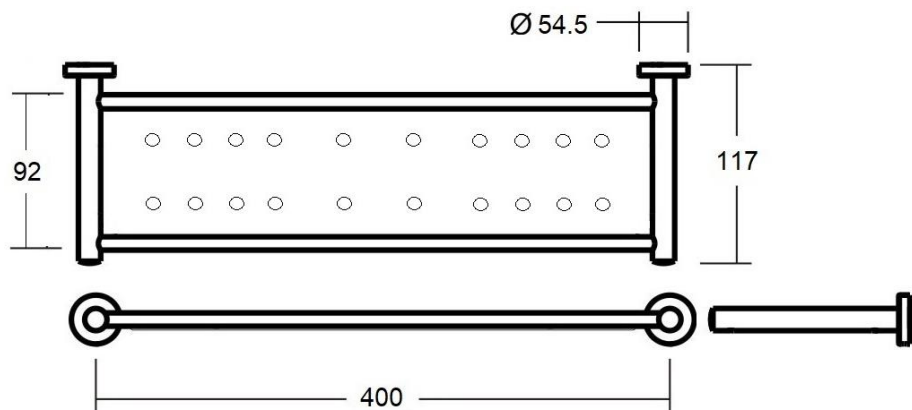

## WISH Metal Shower Shelf 400mm

Featuring the Exclusive Collection  
**vito berton**

### SPECIFICATIONS

PRODUCT CODE:	40734 CHROME 40705 MATT BLACK 40726 BRUSHED NICKEL
MATERIAL:	METAL
FIXING:	EXTRA LONG FIXING SCREWS Round Head Stainless Steel Fixing Screws 30mm
INSTALLATION:	TOGGLE BOLTS supplied on request for dry wall installation