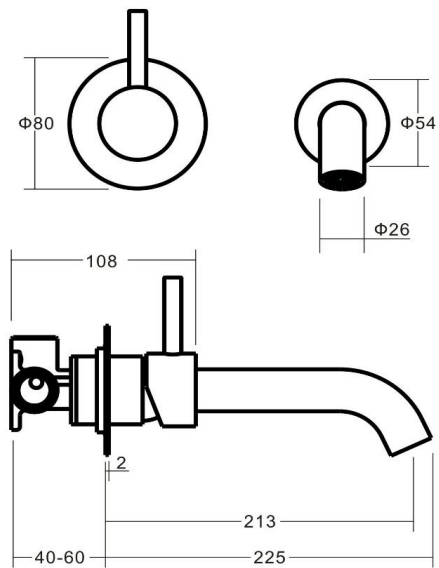

WISH Wall Basin Mixer Set 220mm

Featuring the Exclusive Collection
vito berton

AVAILABLE FINISHES:

FOR MORE INFORMATION VISIT
www.aldertapware.com.au

SPECIFICATIONS

PRODUCT CODE:	42190 CHROME 40190 MATT BLACK 41190 BRUSHED NICKEL
WELS:	5 STAR – 6 Litres/Min
MATERIAL:	BRASS
CARTRIDGE:	35mm ceramic disc
TEMPERATURE:	MAX 75° C
PRESSURE:	MAX 500 Kpa
ACCREDITATIONS:	AS/NZS 3718 – WM 002002

PRODUCT FEATURES

- Contemporary take on the traditional pin lever with inverted pin and fixed curve spout
- Solid brass construction with a concealed aerator
- Ceramic disc cartridge for optimal performance
- AMOR-KOTE™ superior scratch resistant finishes
- Matching showers and accessories available to complete your bathroom look
- Australian designed and engineered
- Supported by a 15 year warranty
- ALSO AVAILABLE WISH Wall Basin Mixer Set 170mm