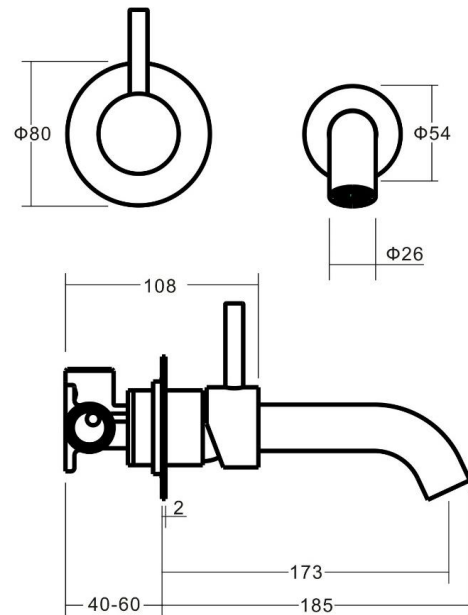

WISH Wall Basin Mixer Set 170mm

Featuring the Exclusive Collection
vito berton

AVAILABLE FINISHES:

FOR MORE INFORMATION VISIT
www.aldertapware.com.au

SPECIFICATIONS

PRODUCT CODE:	42195 CHROME 40195 MATT BLACK 41195 BRUSHED NICKEL
WELS:	5 STAR – 6 Litres/Min
MATERIAL:	BRASS
CARTRIDGE:	35mm ceramic disc
TEMPERATURE:	MAX 75° C
PRESSURE:	MAX 500 Kpa
ACCREDITATIONS:	AS/NZS 3718 – WM 002002

PRODUCT FEATURES

- Contemporary take on the traditional pin lever with inverted pin and fixed curve spout
- Solid brass construction with a concealed aerator
- Ceramic disc cartridge for optimal performance
- AMOR-KOTE™ superior scratch resistant finishes
- Matching showers and accessories available to complete your bathroom look
- Australian designed and engineered
- Supported by a 15 year warranty
- ALSO AVAILABLE WISH Wall Basin Mixer Set 220mm