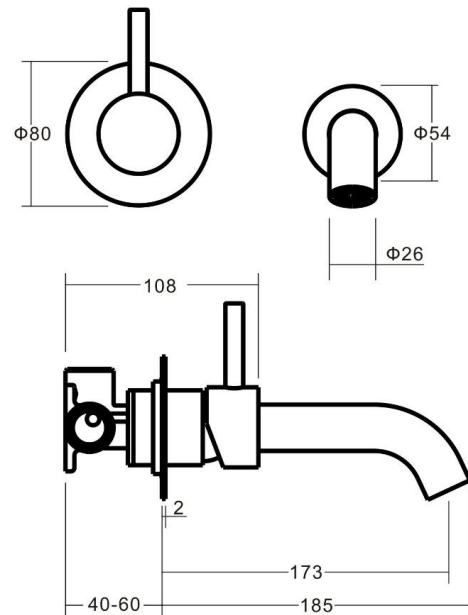

## WISH Wall Bath Mixer Set 170mm

Featuring the Exclusive Collection  
**vito berton**

### SPECIFICATIONS

PRODUCT CODES:	42890 CHROME 40890 MATT BLACK 41890 BRUSHED NICKEL
MATERIAL:	BRASS
CARTRIDGE:	35mm ceramic disc
TEMPERATURE:	MAX 75° C
PRESSURE:	MAX 500 Kpa
ACCREDITATIONS:	AS/NZS 3718 – WM 002002

### PRODUCT FEATURES

- Contemporary take on the traditional pin lever with inverted pin and fixed curve spout
- Solid brass construction with a concealed aerator
- Ceramic disc cartridge for optimal performance
- AMOR-KOTE™ superior scratch resistant finishes
- Matching showers and accessories available to complete your bathroom look
- Australian designed and engineered
- Supported by a 15 year warranty
- ALSO AVAILABLE WISH Wall Bath Mixer Set 220mm