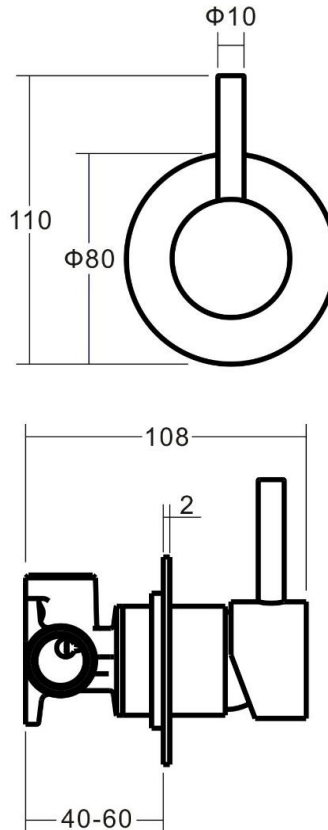

WISH Wall Mixer

Featuring the Exclusive Collection
vito berton

AVAILABLE FINISHES:

FOR MORE INFORMATION VISIT
www.aldertapware.com.au

SPECIFICATIONS

PRODUCT CODES: 42390 CHROME
40390 MATT BLACK
41390 BRUSHED NICKEL

MATERIAL: BRASS

CARTRIDGE: 35mm ceramic disc

TEMPERATURE: MAX 75° C

PRESSURE: MAX 500 Kpa

ACCREDITATIONS: AS/NZS 3718 – WM 002002

PRODUCT FEATURES

- Contemporary inverted pin lever mixer for stylish urban living
- Solid brass construction with a ceramic disc cartridge for optimal performance
- AMOR-KOTE™ superior scratch resistant finishes
- Matching showers and accessories available to complete your bathroom look
- Australian designed and engineered
- Supported by a 15 year warranty