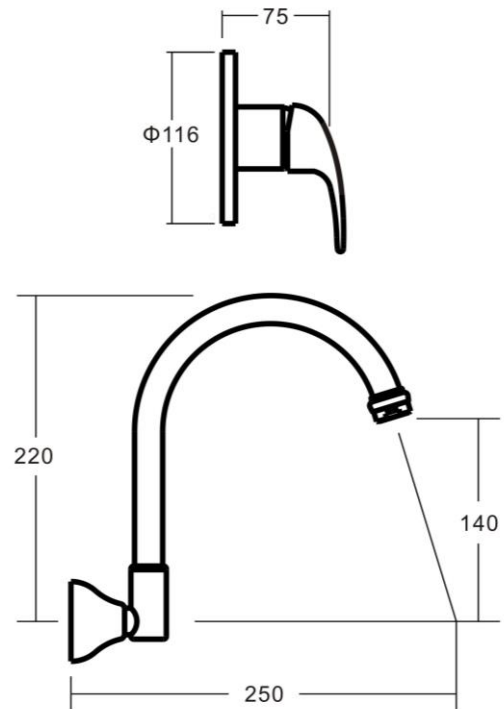

CLASSICO Wall Sink Mixer Set

Featuring the Exclusive Collection

alder tapware

AVAILABLE FINISH:

CHROME

FOR MORE INFORMATION VISIT
www.aldertapware.com.au

SPECIFICATIONS

PRODUCT CODE: 57090 CHROME
WELS: 4 STAR – 7.5 Litres/Min T14236
MATERIAL: BRASS
CARTRIDGE: 35mm ceramic disc
TEMPERATURE: MAX 75° C
PRESSURE: MAX 500 kpa
ACCREDITATIONS: AS/NZS 3718 – WM 002002

PRODUCT FEATURES

- CLASSICO is a classic style that provides exceptional functionality and practicality for any modern home
- Solid brass construction with a swivel curved spout for modern living
- Australian designed and engineered
- Supported by a 15 year warranty