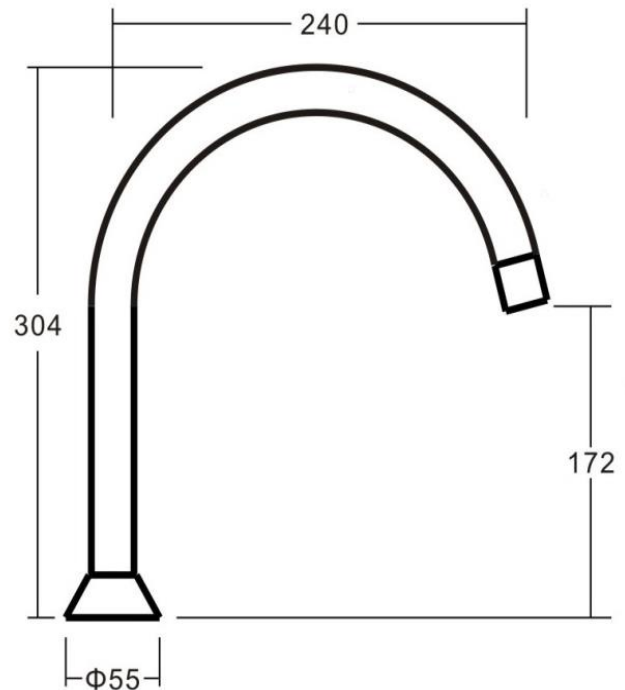

## ZEN Spa Spout Hob 280 x 25mm

Featuring the Exclusive Collection  
**vito berton**

AVAILABLE FINISH:

CHROME

FOR MORE INFORMATION VISIT  
[www.aldertapware.com.au](http://www.aldertapware.com.au)

### SPECIFICATIONS

PRODUCT CODE: 00324  
MATERIAL: BRASS

### PRODUCT FEATURES

- Classic design with curved edges and conical backplate for classic styling
- High quality solid metal construction for a long lasting lustrous shine
- Matching tapware and showers available to complete your bathroom look
- Hob mounted swivel spout for maximum utilisation and safety for the kids
- Australian designed and engineered
- Supported by a 7 year warranty