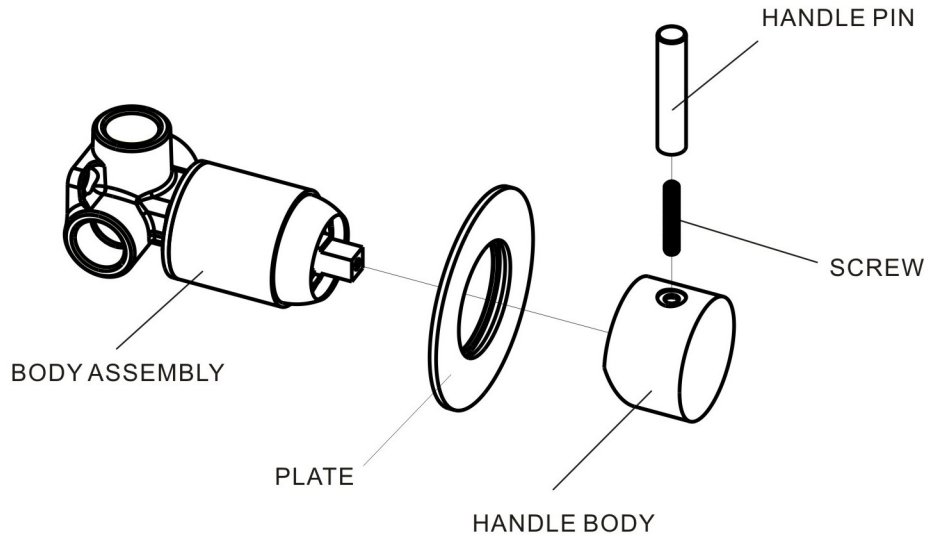

# WISH™ WALL BATH / SHOWER MIXER

## WISH™ WALL BATH / SHOWER TK1 WISH™ WALL BATH / SHOWER TK2

**IMPORTANT NOTE** - To accommodate the WALL PLATE rear dress rings, the TILE CUT OUT is as follows

- Mixer 54mm cut-out – Sutton Tools Diamond Grit Holesaw – Bunnings Item # 6350460