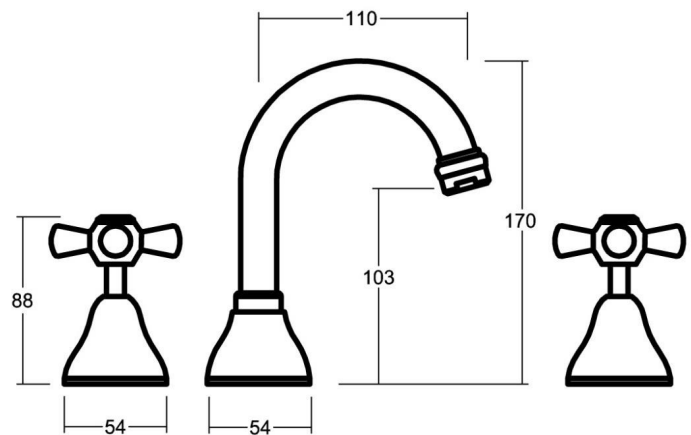

VERDE Basin Set

Featuring the Exclusive Collection
alder tapware

FOR MORE INFORMATION VISIT
www.aldertapware.com.au

AVAILABLE FINISHES:

SPECIFICATIONS

PRODUCT CODE: 30090 CHROME
30001 IVORY/ CHROME
30011 WHITE/CHROME
30093 CHROME/GOLD
30003 IVORY/GOLD
30013 WHITE/GOLD

WELS: 4 STAR – 7.5 Litres/Min T14211

MATERIAL: BRASS

TEMPERATURE: MAX 75° C

PRESSURE: MAX 500 Kpa

INSTALLATION: DOUBLE 'O' RINGS on Spindles & Spout
Maximum bench top depth 25mm
Spout hole dimension 22mm
Tap hole dimension 32mm