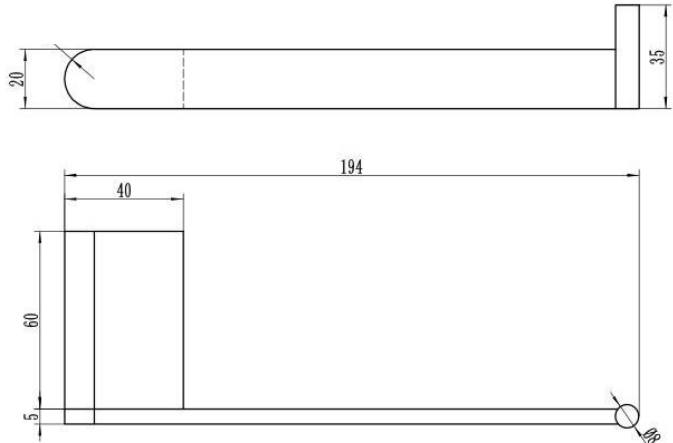

SACHI Toilet Roll Holder Left handed

Featuring the Exclusive Collection
vito berton

AVAILABLE FINISHES:

CHROME

MATT BLACK

BRUSHED
NICKEL

FOR MORE INFORMATION VISIT
www.aldertapware.com.au

SPECIFICATIONS

PRODUCT CODE:	31204L CHROME Left Handed 31214L MATT BLACK (Left Handed) 31224L BRUSHED NICKEL (Left Handed)
MATERIAL:	METAL
FIXING:	EXTRA LONG FIXING SCREWS Round Head Stainless Steel Fixing Screws 30mm
INSTALLATION	TOGGLE BOLTS supplied on request for dry wall installation

PRODUCT FEATURES

- Architecturally designed accessories for high end minimalist bathroom styling
- High quality solid metal construction for long lasting lustrous shine
- Sturdy installation with extra long stainless steel fixing screws
- Matching tapware and showers available to complete your bathroom look
- Australian designed and engineered
- Left and right handed options available