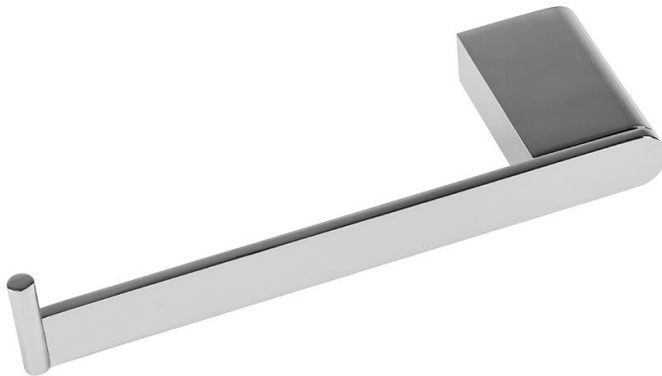

SACHI Toilet Roll Holder Left handed

Featuring the Exclusive Collection
vito berton

AVAILABLE FINISHES:

CHROME

MATT BLACK

BRUSHED
NICKEL

FOR MORE INFORMATION VISIT
www.aldertapware.com.au

SPECIFICATIONS

PRODUCT CODE:	31204L CHROME Left Handed 31214L MATT BLACK (Left Handed) 31224L BRUSHED NICKEL (Left Handed)
MATERIAL:	METAL
FIXING:	EXTRA LONG FIXING SCREWS Round Head Stainless Steel Fixing Screws 30mm
INSTALLATION	TOGGLE BOLTS supplied on request for dry wall installation

PRODUCT FEATURES

- Architecturally designed accessories for high end minimalist bathroom styling
- High quality solid metal construction for long lasting lustrous shine
- Sturdy installation with extra long stainless steel fixing screws
- Matching tapware and showers available to complete your bathroom look
- Australian designed and engineered
- Left and right handed options available