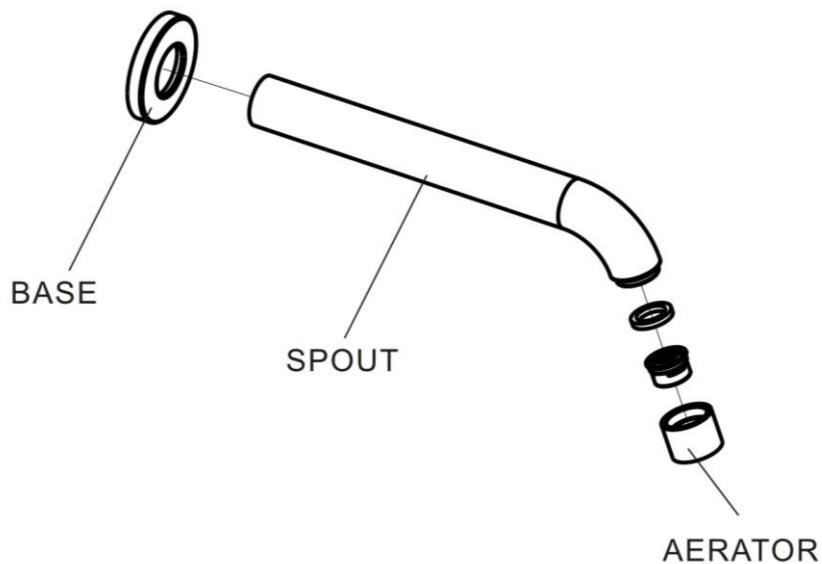

SOHO FLEX SAMM

WALL BASIN/BATH SPOUT

SPECIAL NOTE

Please note that this product has been assembled as a **WALL BASIN SPOUT** with a 6 litres / min flow regulator
For applications where the flow regulator is not required e.g. BATH, a full flow aerator insert has been supplied in this box

- **98848 - Chrome Wall Basin/Bath Spout 220mm**
- **98852 - Matt Black Wall Basin/Bath Spout 220mm**
- **98851 - Brushed Nickel Wall Basin/Bath Spout 220mm (SAMM only)**

- **98847 – Chrome Wall Basin/Bath Spout 170mm**