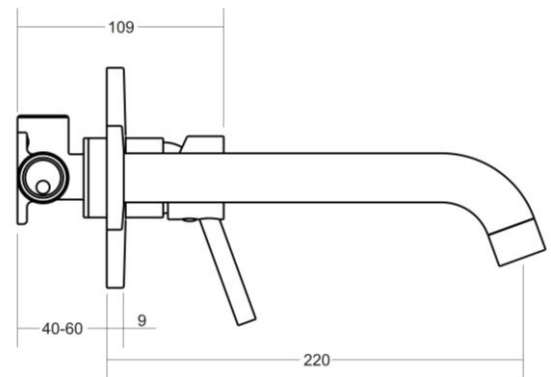

alder

FLEX Wall Basin/Bath Mixer Set 220mm

Featuring the Exclusive Collection
alder tapware

AVAILABLE FINISHES:

CHROME

MATT BLACK

FOR MORE INFORMATION VISIT
www.aldertapware.com.au

SPECIFICATIONS

| | |
|-----------------|--|
| PRODUCT CODE: | 45199 CHROME 45195 MATT BLACK |
| MATERIAL: | BRASS |
| CARTRIDGE: | 35mm ceramic disc 5 STAR 6Litres/Min (Basin only) |
| TEMPERATURE: | MAX 75° C |
| PRESSURE: | MAX 500 KPA |
| INSTALLATION: | Basin Spout with full flow Bath aerator included |
| ACCREDITATIONS: | AS/NZS 3718 – WM 002002 |

PRODUCT FEATURES

- FLEX is a fresh take on a pin lever with an outward swept lever and curved spout for a more architectural design
- Solid brass construction with a fixed 220mm spout
- H & C etched on handle
- In-wall's the same for SOHO, FLEX, SAMM and EEVA ranges with trim kits sold separately
- Wall Basin/Bath Spout comes as a Basin Spout with a full flow Bath aerator included
- AMOR-KOTE™ superior scratch resistant finishes
- Australian designed and engineered
- 15 year cartridge warranty