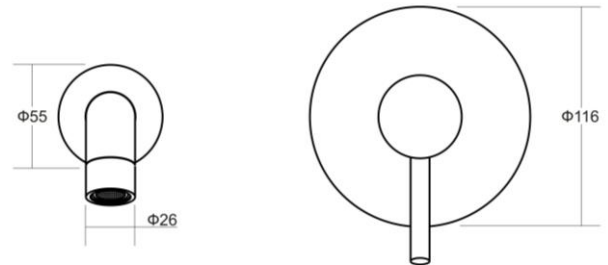

alder

FLEX Wall Basin/Bath Mixer Set 220mm

Featuring the Exclusive Collection
alder tapware

AVAILABLE FINISHES:

CHROME

MATT BLACK

FOR MORE INFORMATION VISIT
www.aldertapware.com.au

SPECIFICATIONS

| | |
|-----------------|--|
| PRODUCT CODE: | 45199 CHROME 45195 MATT BLACK |
| MATERIAL: | BRASS |
| CARTRIDGE: | 35mm ceramic disc 5 STAR 6Litres/Min (Basin only) |
| TEMPERATURE: | MAX 75° C |
| PRESSURE: | MAX 500 KPA |
| INSTALLATION: | Basin Spout with full flow Bath aerator included |
| ACCREDITATIONS: | AS/NZS 3718 – WM 002002 |

PRODUCT FEATURES

- FLEX is a fresh take on a pin lever with an outward swept lever and curved spout for a more architectural design
- Solid brass construction with a fixed 220mm spout
- H & C etched on handle
- In-wall's the same for SOHO, FLEX, SAMM and EEVA ranges with trim kits sold separately
- Wall Basin/Bath Spout comes as a Basin Spout with a full flow Bath aerator included
- AMOR-KOTE™ superior scratch resistant finishes
- Australian designed and engineered
- 15 year cartridge warranty