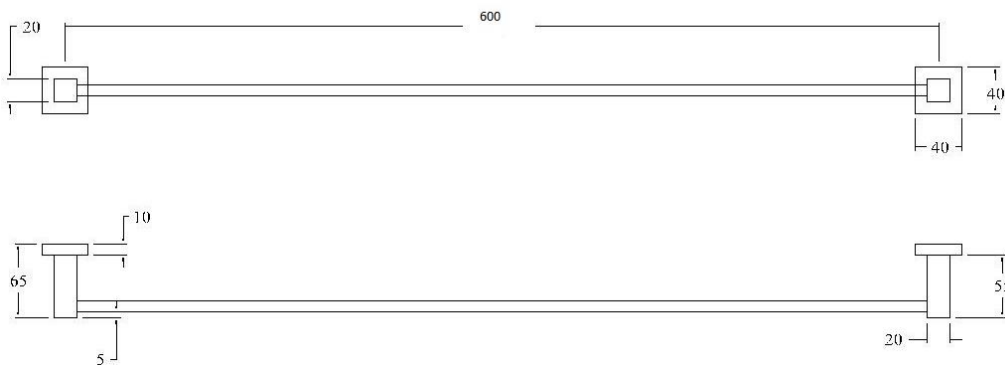

TAYA Single Towel Rail 600mm

Featuring the Exclusive Collection
vito berton

AVAILABLE FINISHES:

CHROME

MATT
BLACK

FOR MORE INFORMATION VISIT
www.aldertapware.com.au

SPECIFICATIONS

PRODUCT CODE:	94911 CHROME 94951 MATT BLACK
MATERIAL:	METAL
FIXING:	EXTRA LONG FIXING SCREWS Round Head Stainless Steel Screws 30mm
Fixing	
INSTALLATION:	TOGGLE BOLTS supplied on request for dry wall installation

PRODUCT FEATURES

- Contemporary geometric lines with square edges
- High quality solid metal construction for a long lasting lustrous shine
- Sturdy installation with extra long stainless steel fixing screws
- Matching tapware and showers available to complete your bathroom look
- Australian designed and engineered
- Available in Chrome & Matt Black only