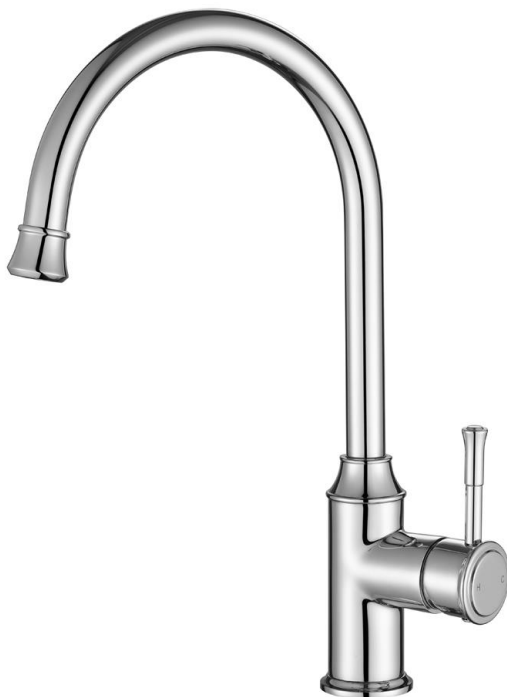

RENASCENCE Sink Mixer Swivel Gooseneck 200mm

Featuring the Exclusive Collection
vito berton

AVAILABLE FINISH:

FOR MORE INFORMATION VISIT
www.aldertapware.com.au

SPECIFICATIONS

PRODUCT CODE:	59300 CHROME
WELS:	T35286 5 star 6L/Min
MATERIAL:	BRASS
CARTRIDGE:	35mm ceramic disc
TEMPERATURE:	MAX 75° C
PRESSURE:	MAX 500 KPA
CONNECTIONS:	½" BSP Female
ACCREDITATIONS:	AS/NZS 3718

PRODUCT FEATURES

- Contemporary interpretation of traditional Hamptons inspired mixers
- Modern gooseneck style spout
- Solid brass construction with a swivel spout
- Copper tails protrude from the base of sink mixer
- H & C etched on handle
- MIXER-LOK™ ensures your mixer never works loose
- 15 year cartridge warranty