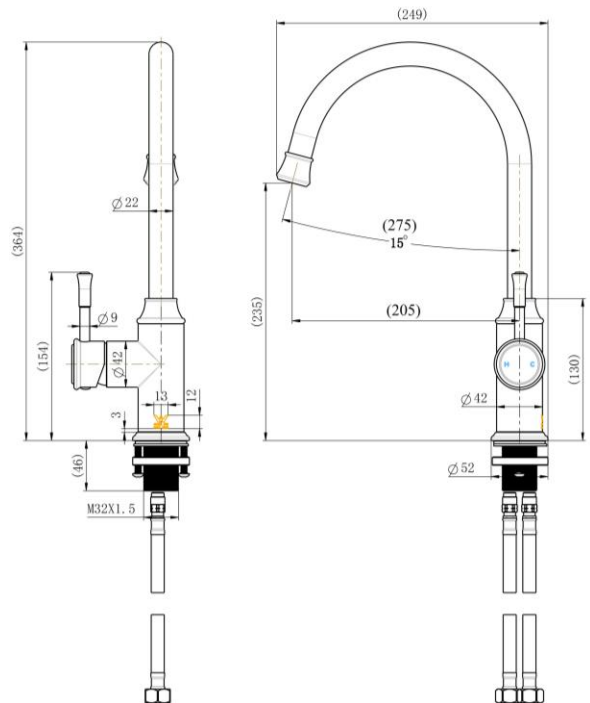

RENASCENCE Sink Mixer Swivel Gooseneck 200mm

Featuring the Exclusive Collection
vito berton

AVAILABLE FINISH:

FOR MORE INFORMATION VISIT
www.aldertapware.com.au

SPECIFICATIONS

PRODUCT CODE:	59300 CHROME
WELS:	T35286 5 star 6L/Min
MATERIAL:	BRASS
CARTRIDGE:	35mm ceramic disc
TEMPERATURE:	MAX 75° C
PRESSURE:	MAX 500 KPA
CONNECTIONS:	½" BSP Female
ACCREDITATIONS:	AS/NZS 3718

PRODUCT FEATURES

- Contemporary interpretation of traditional Hamptons inspired mixers
- Modern gooseneck style spout
- Solid brass construction with a swivel spout
- Copper tails protrude from the base of sink mixer
- H & C etched on handle
- MIXER-LOK™ ensures your mixer never works loose
- 15 year cartridge warranty