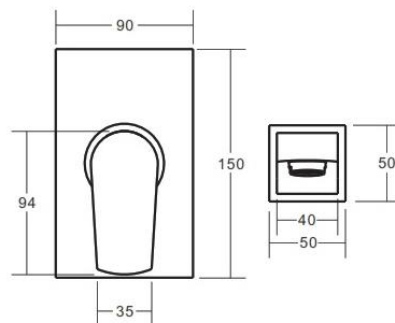

TAYA Wall Bath Mixer Set 220mm

Featuring the Exclusive Collection
vito berton

AVAILABLE FINISHES:

FOR MORE INFORMATION VISIT
www.aldertapware.com.au

SPECIFICATIONS

PRODUCT CODE: 94894 CHROME
94934 MATT BLACK
94936 BRUSHED NICKEL
94208 MATT GRAPHITE
94209 MATT BRASS
94210 MATT COPPER

MATERIAL: BRASS
CARTRIDGE: 35mm ceramic disc
TEMPERATURE: MAX 75° C
PRESSURE: MAX 500 KPA
ACCREDITATIONS: AS/NZS 3718 – WM 002002

PRODUCT FEATURES

- TAYA is a perfect blend of round and square design elements for contemporary living
- Solid brass construction with a fixed 220mm spout for modern living
- Streamlined concealed aerator for contemporary look
- Available in a number of contemporary finishes to suit every bespoke design
- AMOR-KOTE™ superior scratch resistant finishes
- Australian designed and engineered
- Supported by a 15 year cartridge warranty