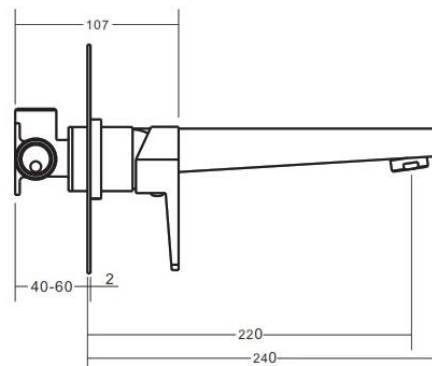

TAYA Wall Bath Mixer Set 220mm

Featuring the Exclusive Collection
vito berton

AVAILABLE FINISHES:

FOR MORE INFORMATION VISIT
www.aldertapware.com.au

SPECIFICATIONS

PRODUCT CODE: 94894 CHROME
94934 MATT BLACK
94936 BRUSHED NICKEL
94208 MATT GRAPHITE
94209 MATT BRASS
94210 MATT COPPER

MATERIAL: BRASS
CARTRIDGE: 35mm ceramic disc
TEMPERATURE: MAX 75° C
PRESSURE: MAX 500 KPA
ACCREDITATIONS: AS/NZS 3718 – WM 002002

PRODUCT FEATURES

- TAYA is a perfect blend of round and square design elements for contemporary living
- Solid brass construction with a fixed 220mm spout for modern living
- Streamlined concealed aerator for contemporary look
- Available in a number of contemporary finishes to suit every bespoke design
- AMOR-KOTE™ superior scratch resistant finishes
- Australian designed and engineered
- Supported by a 15 year cartridge warranty