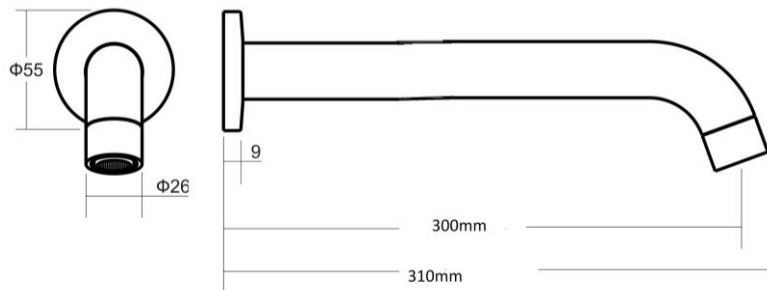

SOHO, SAMM Bath Spout 300mm

Featuring the Exclusive Collection

alder tapware

AVAILABLE FINISHES:

BRUSHED
NICKEL

FOR MORE INFORMATION VISIT
www.aldertapware.com.au

SPECIFICATIONS

PRODUCT CODE: 98901 CHROME
98903 MATTE BLACK
98902 BRUSHED NICKEL

MATERIAL: BRASS
TEMPERATURE: MAX 75° C
ACCREDITATIONS: AS/NZS 3718 – WM 002002

PRODUCT FEATURES

- Solid brass construction and slimline fixing plate
- Available in a number of contemporary finishes
- Designed for SOHO and SAMM ranges although can be used with all of our Wall Mixers
- AMOR-KOTE™ superior scratch resistant finishes
- Australian designed and engineered