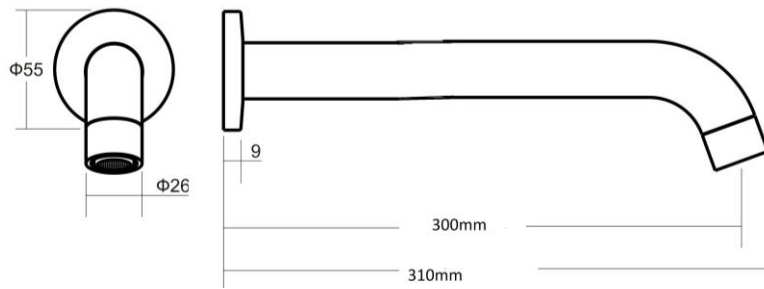

SOHO, SAMM Bath Spout 300mm

Featuring the Exclusive Collection

alder tapware

AVAILABLE FINISHES:

BRUSHED
NICKEL

FOR MORE INFORMATION VISIT
www.aldertapware.com.au

SPECIFICATIONS

PRODUCT CODE: 98901 CHROME
98903 MATTE BLACK
98902 BRUSHED NICKEL

MATERIAL: BRASS
TEMPERATURE: MAX 75° C
ACCREDITATIONS: AS/NZS 3718 – WM 002002

PRODUCT FEATURES

- Solid brass construction and slimline fixing plate
- Available in a number of contemporary finishes
- Designed for SOHO and SAMM ranges although can be used with all of our Wall Mixers
- AMOR-KOTE™ superior scratch resistant finishes
- Australian designed and engineered