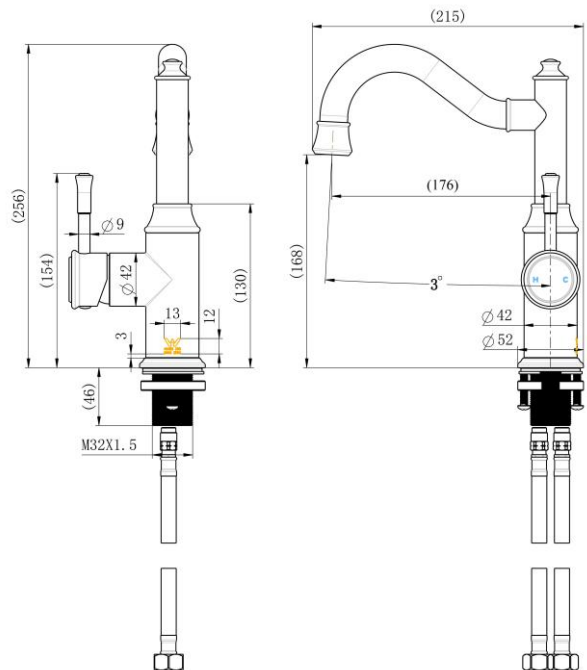

RENASCENCE HERITAGE Basin Mixer 175mm

Featuring the Exclusive Collection
vito berton

AVAILABLE FINISH:

FOR MORE INFORMATION VISIT
www.aldertapware.com.au

SPECIFICATIONS

PRODUCT CODE	59002 CHROME
WELS:	T36258 5Star 6 L/Min
MATERIAL:	BRASS
TEMPERATURE:	MAX 75° C
PRESSURE:	MAX 500 KPA
CARTRIDGE:	35mm Ceramic disc
INSTALLATION:	Copper tails protrude from the base of sink mixer
ACCREDITATIONS:	AS/NZS3718

PRODUCT FEATURES

- Contemporary interpretation of traditional Hamptons inspired mixers
- Heritage crook style spout
- Solid brass construction with a swivel spout
- Copper tails protrude from the base of sink mixer
- H & C etched on handle
- MIXER-LOK™ ensures your mixer never works loose
- 15 year cartridge warranty