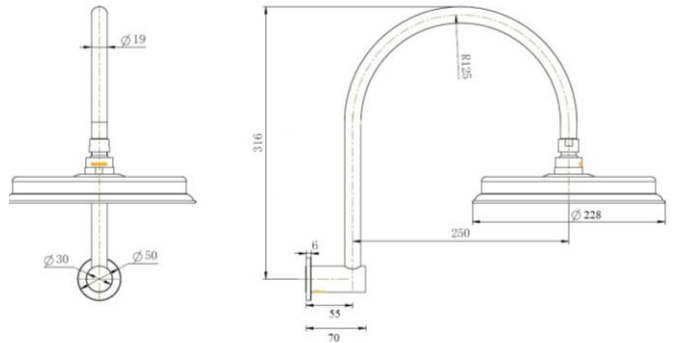

RENASCENCE HERITAGE Shower Mixer Set Gooseneck

Featuring the Exclusive Collection
vito berton

CHROME

SPECIFICATIONS

PRODUCT CODE:	59404 CHROME
WELS:	S14909 3 Star 9L/min
MATERIAL:	BRASS
CARTRIDGE:	35mm ceramic disc
TEMPERATURE:	MAX 75° C
PRESSURE:	MAX 500 KP
ACCREDITATIONS:	AS/NZS 3718

FOR MORE INFORMATION VISIT
www.aldertapware.com.au

PRODUCT FEATURES

- Contemporary interpretation of traditional Hamptons inspired showers
- Fixed gooseneck shower arm with a solid brass construction
- H & C etched on Handle
- 15 year cartridge warranty