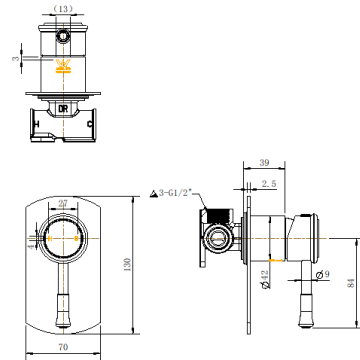

RENASCENCE HERITAGE Shower Mixer Set Gooseneck

Featuring the Exclusive Collection
vito berton

CHROME

SPECIFICATIONS

PRODUCT CODE:	59404 CHROME
WELS:	S14909 3 Star 9L/min
MATERIAL:	BRASS
CARTRIDGE:	35mm ceramic disc
TEMPERATURE:	MAX 75° C
PRESSURE:	MAX 500 KP
ACCREDITATIONS:	AS/NZS 3718