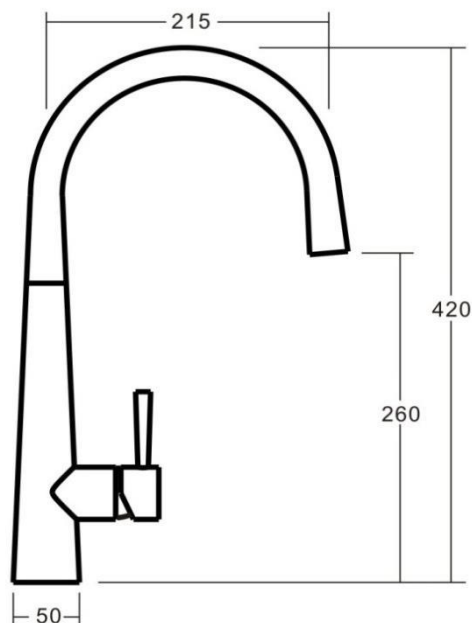

NUOVA Calare Sink Mixer

Featuring the Exclusive Collection
vito berton

FOR MORE INFORMATION VISIT
www.aldertapware.com.au

AVAILABLE FINISHES:

SPECIFICATIONS

PRODUCT CODE:	85325 CHROME 85330 MATT BLACK 85331 BRUSHED NICKEL 85356 MATT GRAPHITE 85358 MATT BRASS 85360 MATT COPPER
WELS:	4 STAR – 7.5 Litres/Min T25910
MATERIAL:	BRASS
CARTRIDGE:	35mm ceramic disc
TEMPERATURE:	MAX 75° C
PRESSURE:	MAX 500 KPA
CONNECTIONS:	½" BSP Female
INSTALLATION:	DECK HOLE SIZE – 30-32mm BENCH THICKNESS – Max 25mm
ACCREDITATIONS:	AS/NZS 3718 – WM 002002

PRODUCT FEATURES

- NUOVA Calare offers a high-end sophisticated elegance and statement piece for contemporary homes
- Solid brass construction with a gooseneck spout
- Streamlined concealed aerator for contemporary look
- AMOR-KOTE™ superior scratch resistant finishes
- SAVE MODE™ reduces hot water energy costs by up to 20%
- MIXER-LOK™ ensures your mixer never works loose
- Australian designed and engineered
- Supported by a 15 year warranty