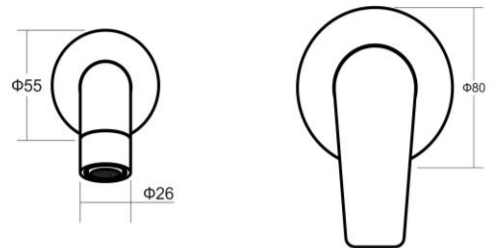

alder

MAXX Wall Basin/Bath Mixer Set 170mm

Featuring the Exclusive Collection
alder tapware

AVAILABLE FINISHES:

CHROME

MATTE
BLACK

BRUSHED
NICKEL

FOR MORE INFORMATION VISIT
www.aldertapware.com.au

SPECIFICATIONS

PRODUCT CODE: 38125 CHROME
31855 MATTE BLACK
31885 BRUSHED NICKEL

WELS: 5 STAR 6L/MIN (Basin only)
6 STAR 4.5 Litres/Min AVAILABLE

MATERIAL: BRASS

CARTRIDGE: 35mm ceramic disc

TEMPERATURE: MAX 75° C

PRESSURE: MAX 500 KPA

INSTALLATION: Basin Spout with full flow Bath
aerator included

ACCREDITATIONS: AS/NZS 3718 – WM 002002

PRODUCT FEATURES

- MAXX is a fresh take on a paddle lever and curved spout for a more architectural design
- Solid brass construction with a fixed 170mm spout
- H & C etched on handle
- Wall Basin/Bath Spout comes as a Basin Spout with a full flow Bath aerator included
- AMOR-KOTE™ superior scratch resistant finishes
- Standard 5 STAR and available in 6 STAR (Basin Only)
- Australian designed and engineered
- 15 year cartridge warranty
- 7 year finish warranty
- Part of the Alder Tapware Collection that is designed specifically for Builders