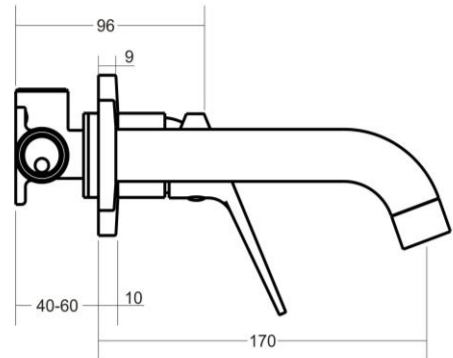

alder

MAXX Wall Basin/Bath Mixer Set 170mm

Featuring the Exclusive Collection
alder tapware

AVAILABLE FINISHES:

CHROME

MATTE
BLACK

BRUSHED
NICKEL

FOR MORE INFORMATION VISIT
www.aldertapware.com.au

SPECIFICATIONS

PRODUCT CODE: 38125 CHROME
31855 MATTE BLACK
31885 BRUSHED NICKEL

WELS: 5 STAR 6L/MIN (Basin only)
6 STAR 4.5 Litres/Min AVAILABLE

MATERIAL: BRASS

CARTRIDGE: 35mm ceramic disc

TEMPERATURE: MAX 75° C

PRESSURE: MAX 500 KPA

INSTALLATION: Basin Spout with full flow Bath
aerator included

ACCREDITATIONS: AS/NZS 3718 – WM 002002

PRODUCT FEATURES

- MAXX is a fresh take on a paddle lever and curved spout for a more architectural design
- Solid brass construction with a fixed 170mm spout
- H & C etched on handle
- Wall Basin/Bath Spout comes as a Basin Spout with a full flow Bath aerator included
- AMOR-KOTE™ superior scratch resistant finishes
- Standard 5 STAR and available in 6 STAR (Basin Only)
- Australian designed and engineered
- 15 year cartridge warranty
- 7 year finish warranty
- Part of the Alder Tapware Collection that is designed specifically for Builders