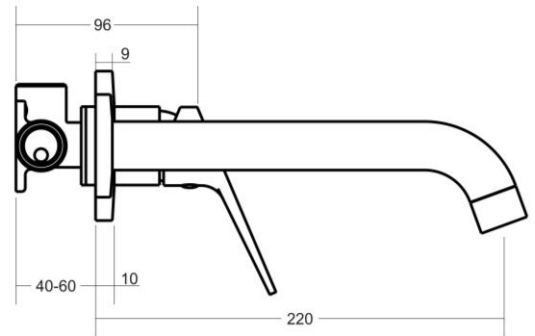

alder

MAXX Wall Basin/Bath Mixer Set 220mm

Featuring the Exclusive Collection
alder tapware

FOR MORE INFORMATION VISIT
www.aldertapware.com.au

AVAILABLE FINISHES:

CHROME

MATTE
BLACK

BRUSHED
NICKEL

SPECIFICATIONS

PRODUCT CODE:	31828 CHROME 31858 MATTE BLACK 31888 BRUSHED NICKEL
WELS:	5 STAR 6L/MIN (Basin only)
MATERIAL:	BRASS
CARTRIDGE:	35mm ceramic disc
TEMPERATURE:	MAX 75° C
PRESSURE:	MAX 500 KPA
INSTALLATION:	Basin Spout with full flow Bath aerator included
ACCREDITATIONS:	AS/NZS 3718 – WM 002002

PRODUCT FEATURES

- MAXX is a fresh take on a paddle lever and curved spout for a more architectural design
- Solid brass construction with a fixed 220mm spout
- H & C etched on handle
- Wall Basin/Bath Spout comes as a Basin Spout with a full flow Bath aerator included
- AMOR-KOTE™ superior scratch resistant finishes
- Standard 5 STAR and available in 6 STAR (Basin Only)
- Australian designed and engineered
- 15 year cartridge warranty
- 7 year finish warranty
- Part of the Alder Tapware Collection that is designed specifically for Builders