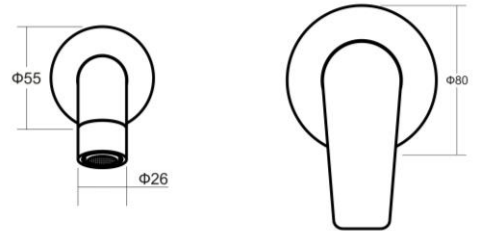

alder

MAXX Wall Basin/Bath Mixer Set 220mm

Featuring the Exclusive Collection
alder tapware

FOR MORE INFORMATION VISIT
www.aldertapware.com.au

AVAILABLE FINISHES:

CHROME

MATTE
BLACK

BRUSHED
NICKEL

SPECIFICATIONS

PRODUCT CODE:	31828 CHROME 31858 MATTE BLACK 31888 BRUSHED NICKEL
WELS:	5 STAR 6L/MIN (Basin only)
MATERIAL:	BRASS
CARTRIDGE:	35mm ceramic disc
TEMPERATURE:	MAX 75° C
PRESSURE:	MAX 500 KPA
INSTALLATION:	Basin Spout with full flow Bath aerator included
ACCREDITATIONS:	AS/NZS 3718 – WM 002002

PRODUCT FEATURES

- MAXX is a fresh take on a paddle lever and curved spout for a more architectural design
- Solid brass construction with a fixed 220mm spout
- H & C etched on handle
- Wall Basin/Bath Spout comes as a Basin Spout with a full flow Bath aerator included
- AMOR-KOTE™ superior scratch resistant finishes
- Standard 5 STAR and available in 6 STAR (Basin Only)
- Australian designed and engineered
- 15 year cartridge warranty
- 7 year finish warranty
- Part of the Alder Tapware Collection that is designed specifically for Builders