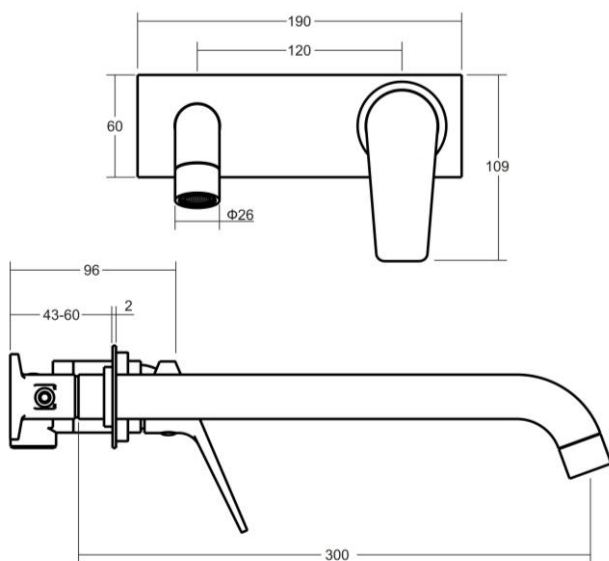

alder

MAXX Wall Basin/Bath Mixer Set Backplate 300mm

Featuring the Exclusive Collection
alder tapware

AVAILABLE FINISHES:

CHROME

MATTE
BLACK

BRUSHED
NICKEL

FOR MORE INFORMATION VISIT
www.aldertapware.com.au

SPECIFICATIONS

PRODUCT CODE:	31824 CHROME 31854 MATTE BLACK 31884 BRUSHED NICKEL
WELS:	5 STAR 6L/MIN (Basin only) 6 STAR 4.5 Litres/Min AVAILABLE
MATERIAL:	BRASS
CARTRIDGE:	35mm ceramic disc
TEMPERATURE:	MAX 75° C
PRESSURE:	MAX 500 KPA
INSTALLATION:	Fixed Concealed Assembly Handle right side only Basin Spout with full flow Bath aerator included
ACCREDITATIONS:	AS/NZS 3718 – WM 002002

PRODUCT FEATURES

- MAXX is a fresh take on a paddle lever and curved spout for a more architectural design
- Solid brass construction with a fixed 300mm spout
- H & C etched on handle
- Supplied with a fixed concealed assembly for easy install
- Wall Basin/Bath Spout comes as a Basin Spout with a full flow Bath aerator included
- AMOR-KOTE™ E superior scratch resistant finishes
- Standard 5 STAR and available in 6 STAR (Basin Only)
- Australian designed and engineered
- 15 year cartridge warranty
- 7 year finish warranty
- Part of the Alder Tapware Collection that is designed specifically for Builders