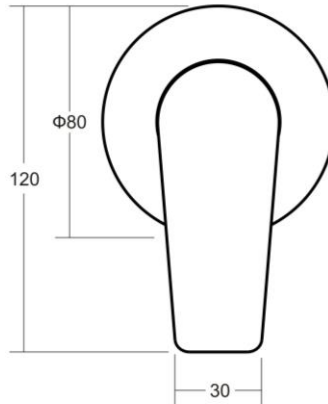

MAXX Wall Mixer

Featuring the Exclusive Collection
alder tapware

AVAILABLE FINISHES:

FOR MORE INFORMATION VISIT
www.aldertapware.com.au

SPECIFICATIONS

PRODUCT CODE: 31820 CHROME
31850 MATTE BLACK
31880 BRUSHED NICKEL

MATERIAL: BRASS

CARTRIDGE: 35mm ceramic disc

TEMPERATURE: MAX 75° C

PRESSURE: MAX 500 KPA

ACCREDITATIONS: AS/NZS 3718 – WM 002002

PRODUCT FEATURES

- MAXX is a fresh take on a flat paddle lever for a more architectural design
- H & C etched on handle
- AMOR-KOTE™ superior scratch resistant finishes
- Australian designed and engineered
- 15 year cartridge warranty
- 7 year finish warranty
- Part of the Alder Tapware Collection that is designed specifically for Builders