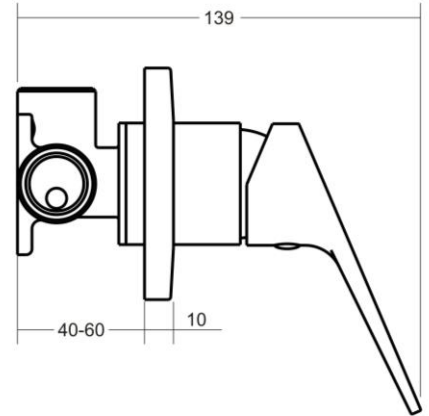

MAXX Wall Mixer

Featuring the Exclusive Collection
alder tapware

AVAILABLE FINISHES:

FOR MORE INFORMATION VISIT
www.aldertapware.com.au

SPECIFICATIONS

PRODUCT CODE: 31820 CHROME
31850 MATTE BLACK
31880 BRUSHED NICKEL

MATERIAL: BRASS

CARTRIDGE: 35mm ceramic disc

TEMPERATURE: MAX 75° C

PRESSURE: MAX 500 KPA

ACCREDITATIONS: AS/NZS 3718 – WM 002002

PRODUCT FEATURES

- MAXX is a fresh take on a flat paddle lever for a more architectural design
- H & C etched on handle
- AMOR-KOTE™ superior scratch resistant finishes
- Australian designed and engineered
- 15 year cartridge warranty
- 7 year finish warranty
- Part of the Alder Tapware Collection that is designed specifically for Builders